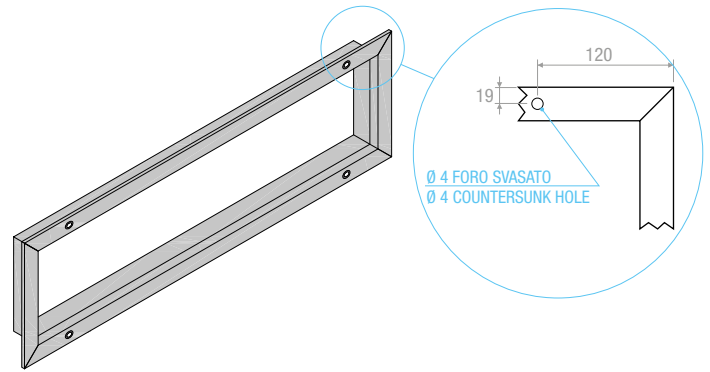

AVAILABLE ON REQUEST:

- grille with rain-proof panel
+TEG +5% INCREASE

ACCESSORIES:

SC: Opposed blade damper
CTP: Counterframe in galvanised steel sheet profile section
PBZ: Connecting plenum

Nota: Passo 60 mm (standard)

Passo 75 o 100 mm a richiesta
Nota: 60 mm between bars (standard)
75 or 100 mm on request

• Rinforzo intermedio - Intermediate reinforcing

DISEGNI - DRAWINGS

TIPO DI FISSAGGIO - TYPE OF FIXING

DIAGRAMMA SCELTA RAPIDA - QUICK SELECTION DIAGRAM