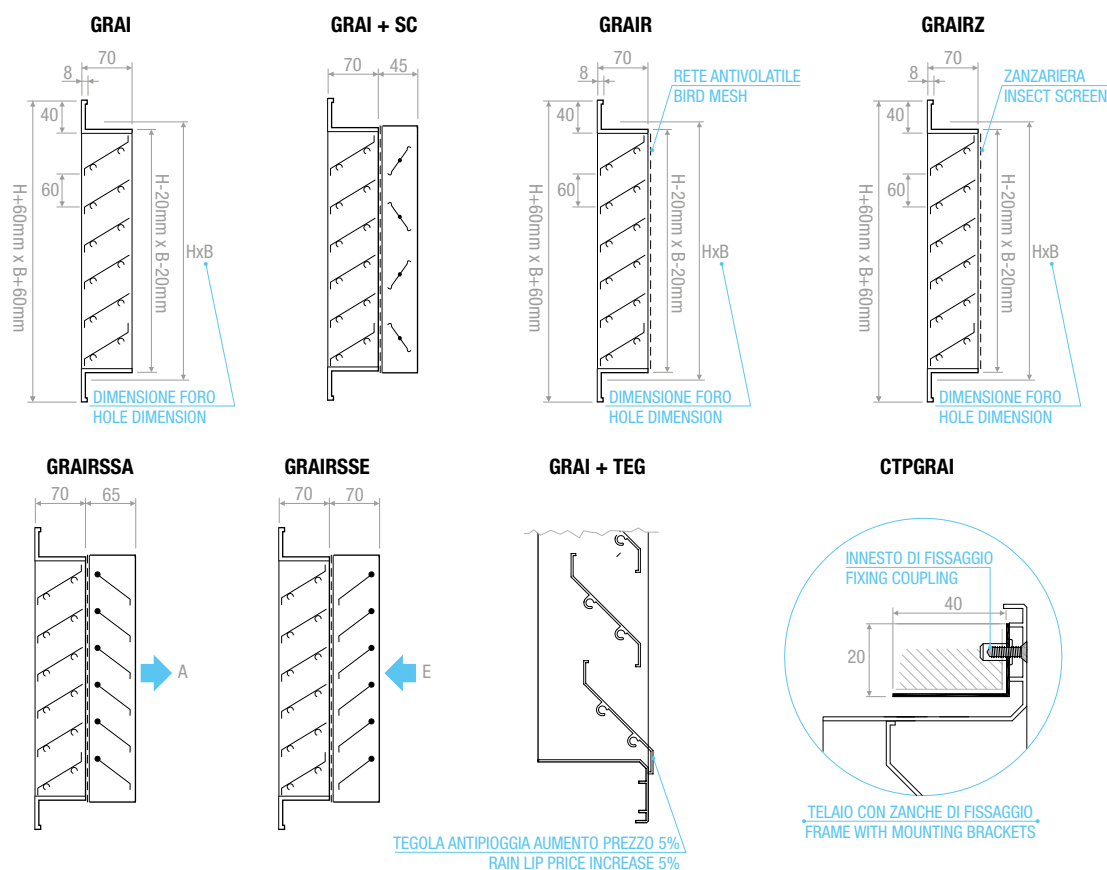

PAINTING:

Color RAL 9010 - 9016: + 15%
Different colors: prices on request

DESCRIPTIONS:

GRAI: Aluminium return grille 60 mm between bars (standard). 75 or 100 mm on request.
GRAIR: Aluminium return grille 60 mm between bar with bird mesh
GRAIRZ: Aluminium return grille 60 mm between bars with insect screen
GRAIRSS: Aluminium return grille 60 mm between bars with bird mesh and overpressure damper

AVAILABLE ON REQUEST:

- grille with rain-proof panel
+TEG +5% INCREASE

ACCESSORIES:

SC: Opposed blade damper
CTP: Counterframe in galvanised steel sheet profile section
PBZ: Connecting plenum

Nota: Passo 60 mm (standard)

Passo 75 o 100 mm a richiesta
Nota: 60 mm between bars (standard)
75 or 100 mm on request

• Rinforzo intermedio - Intermediate reinforcing

DISEGNI - DRAWINGS

TIPO DI FISSAGGIO - TYPE OF FIXING

DIAGRAMMA SCELTA RAPIDA - QUICK SELECTION DIAGRAM