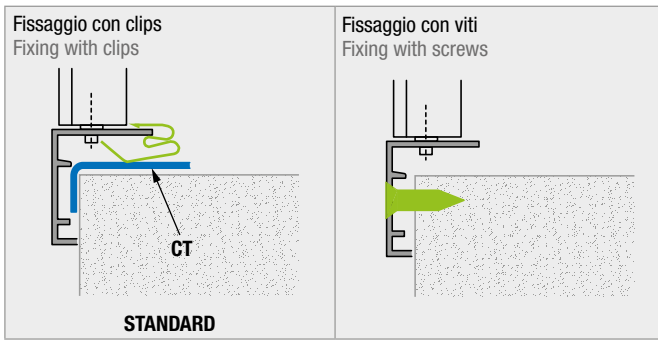

AVAILABLE ON REQUEST:

- grille with rain-proof panel
+TEG +5% INCREASE

ACCESSORIES:

SC: Opposed blade damper
CTP: Counterframe in galvanised steel sheet profile section
PBZ: Connecting plenum

Nota: Passo 60 mm (standard)

Passo 75 o 100 mm a richiesta
Nota: 60 mm between bars (standard)
75 or 100 mm on request

• Rinforzo intermedio - Intermediate reinforcing

DISEGNI - DRAWINGS

TIPO DI FISSAGGIO - TYPE OF FIXING

DIAGRAMMA SCELTA RAPIDA - QUICK SELECTION DIAGRAM