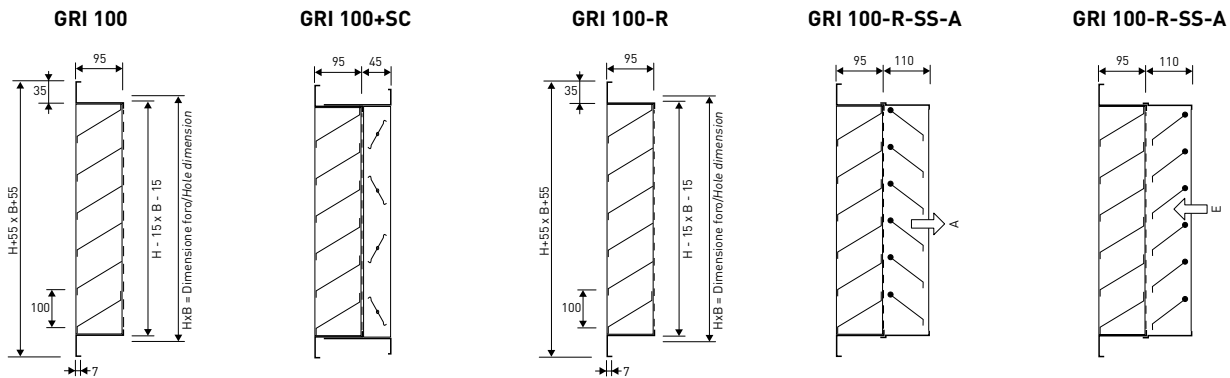

AVAILABLE ON REQUEST:

- grille with insect screen
- grille with rain-proof panel

ACCESSORIES:

SC: Opposed blade damper
CTP: Counterframe in galvanised steel sheet profile section
PBZ: Connecting plenum

DISEGNI / DRAWINGS